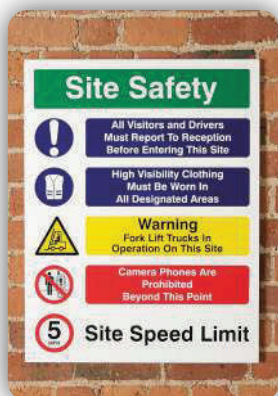

Eliminates minimums, waiting, purchasing costs and more.

✓ UNIQUE INTEGRATED PLOTTER CUTTER

Allows you to make any shape or size of labels; no need to keep inventory of multiple size labels. Cuts out letters and symbols for glass, walls and banners.

✓ 5-YEAR RATED TAPE ROLL AND INK RIBBON

Eliminate the needs to remake and reinstall old signs and labels.

✓ THERMAL PRINTING TECHNOLOGY

Ensures high performance in tough environments, holds up to solvents, cleaners and wear and tear.

Wide Range of the Applications

Safety Sign

Pipe Marking

Product Label

GHS Label

Barcode Label

Shadow Board Label

Electrical Panel Label