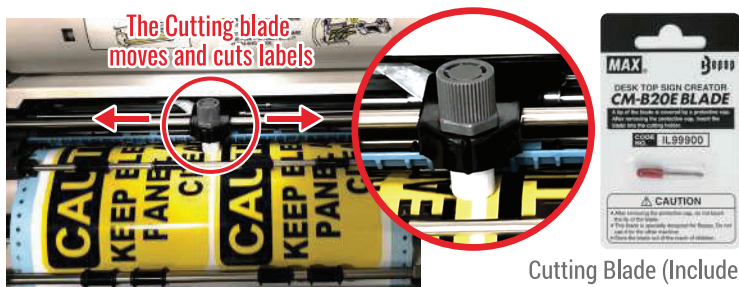

ALL IN ONE PRINTER!

Watch
the video

SAVE TIME, SAVE MONEY AND IMPROVE PROCESSES

Sourcing appropriate labels and signs can often be time consuming and costly, especially when only small quantities, specifically worded, or exact sized outputs are required. This is where the MAX Bepop allows you to realize huge cost savings and operational improvements, by producing exactly what you want, when you want it... 24 hours a day!

NO NEED FOR PRE-PRINTED LABELS NO MORE WASTED STOCK

UNIQUE INTEGRATED PLOTTER CUTTER

Cutting Blade (Included)

ABC

Sports

Cuts labels in any shapes and sizes you want!

NO die is required, NO minimum qty, NO lead-time!