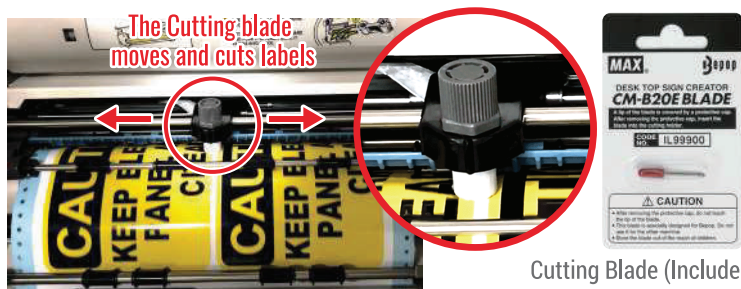

NO NEED FOR PRE-PRINTED LABELS NO MORE WASTED STOCK

UNIQUE INTEGRATED PLOTTER CUTTER

Cutting Blade (Included)

ABC

Sports

**Cuts labels in any shapes and sizes you want!
NO die is required, NO minimum qty, NO lead-time!**