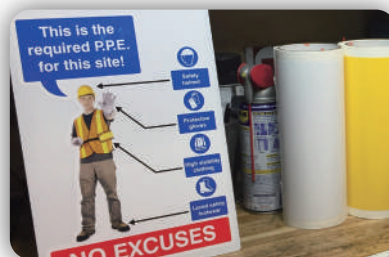

Eliminates minimums, waiting, purchasing costs and more.

✓ UNIQUE INTEGRATED PLOTTER CUTTER

Allows you to make any shape or size of labels; no need to keep inventory of multiple size labels. Cuts out letters and symbols for glass, walls and banners.

Ensures high performance in tough environments, holds up to solvents, cleaners and wear and tear.

Wide Range of the Applications

Safety Sign

Pipe Marking

Emergency Floor Map

GHS Label

Barcode Label

Shadow Board Label

Visual Management

Print Full Color

- OSHA Compliance
- ANSI Compliance
- 5S
- Arc Flash
- Lean Manufacturing
- Kanban
- NFPA
- Maintenance
- Racks, Shelves & Bins
- Equipment
- Electrical Panels
- Valve Tags
- Kaizen
- Wire Marking
- Office Signs
- Bilingual and more...

ALL IN ONE PRINTER!

Watch the video

SAVE TIME, SAVE MONEY AND IMPROVE PROCESSES

Sourcing appropriate labels and signs can often be time consuming and costly, especially when only small quantities, specifically worded, or exact sized outputs are required. This is where the MAX Bepop allows you to realize huge cost savings and operational improvements, by producing exactly what you want, when you want it... 24 hours a day!