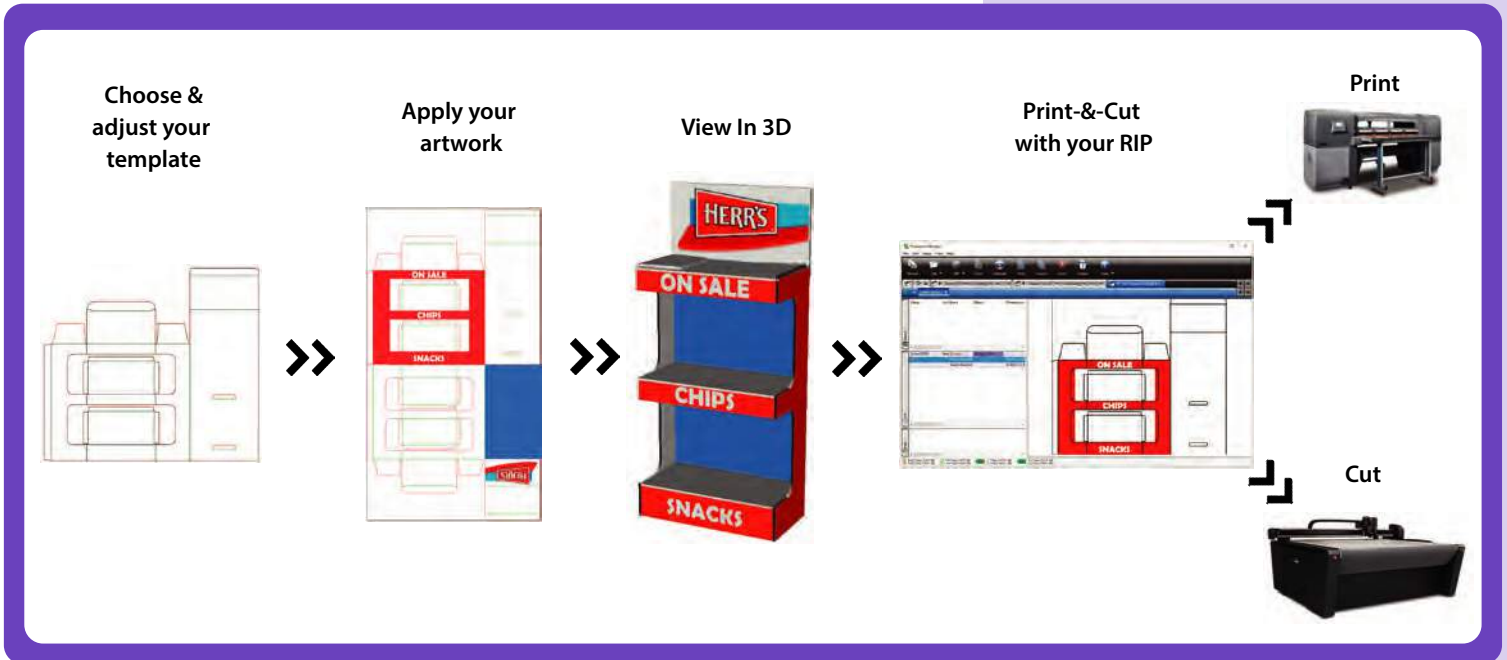

- View your designs from all sides in full 3D
- Animate the folding elements separately or together
- Catch mistakes before going to production

SEND AS 3D PDF TO CUSTOMERS FOR REVIEW

- Export your design to an interactive 3D PDF
- View in any PDF-viewer (with 3D support)
- Allows full 3D rotation of package/box

SAI Box&Display

POWERED BY FLEXI | SAI Box & Display integrates with Flexi's easy-to-use Designer interface. Benefit from Flexi's popular design tools and easily add text, logos, ready-made artwork and other design elements.