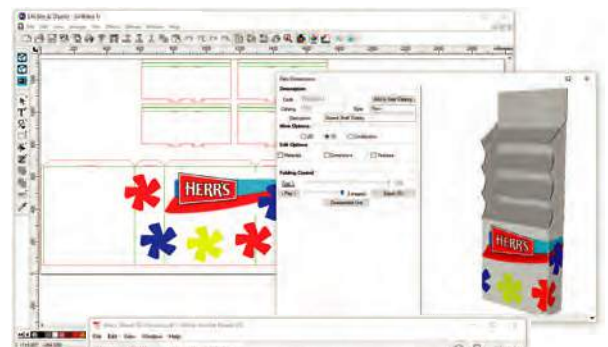

ANIMATED 3D FOLDING VIEW

- View your designs from all sides in full 3D
- Animate the folding elements separately or together
- Catch mistakes before going to production

SEND AS 3D PDF TO CUSTOMERS FOR REVIEW

- Export your design to an interactive 3D PDF
- View in any PDF-viewer (with 3D support)
- Allows full 3D rotation of package/box